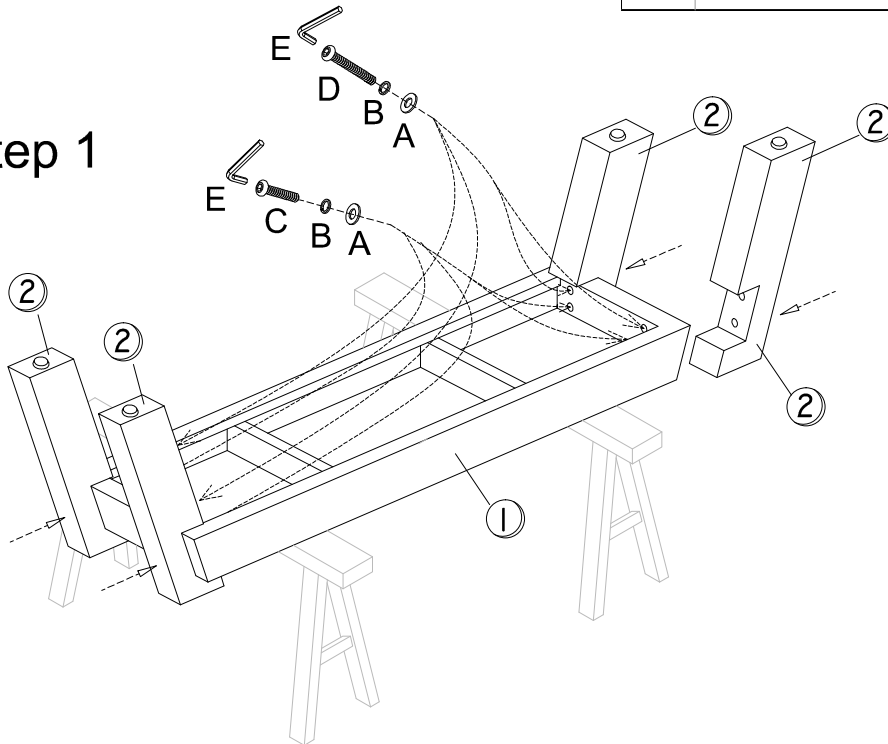

UTTERMOST

ASSEMBLY INSTRUCTIONS

ITEM.: 24991

PART LIST

NO.	DESCRIPTION	QTY
1	Top 	1 PC
2	Leg 	4 PCS

ITEM	PART NAME	QTY
A	Flat washer 	8
B	Spring washer 	8
C	Bolt M8x50mm 	4
D	Bolt M8x65mm 	4
E	Allen wrench 	1

Step 1

Step 2

Complete